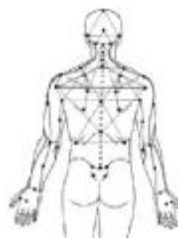

All of these (SMG) were created to honor the inner (SMG) our True- Self / True Nature. Our Empowerment /Enlightenment.

Example:

Giza (Egyptian) triangle, lines up behind sun (Circle)

As if the triangle is emanating from the (Sun - Circle - Head)

Base is resting on Earth, peak reaching the Sun / Heavens.

(NMS – the art and science, of the square within the circle.)

Example: