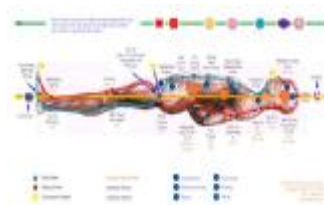

Example:

Giza (Egyptian) triangle, lines up behind sun (Circle)

As if the triangle is emanating from the (Sun - Circle - Head )

Base is resting on Earth, peak reaching the Sun / Heavens.

(NMS – the art and science, of the square within the circle.)

Example:

Another Example: the Sacrum (Sacred Bone) located in the human body.

The extension of the (SMG) –Triangle inside the human body.

The (SMG) inside the human being/body and inside of human beings interconnection of Heavens and Earth.