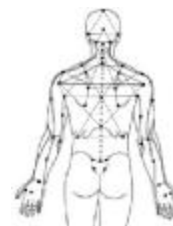

The human body has height and base.

Triangle sides touch shoulders

Shoulders and head create a triangle (the human being/body has (SMG) inside of it.

also if you follow the natural path down from the shoulders to ground creates another triangle.

Example:

Giza (Egyptian) triangle, lines up behind sun (Circle)

As if the triangle is emanating from the (Sun - Circle - Head )

Base is resting on Earth, peak reaching the Sun / Heavens.

(NMS – the art and science, of the square within the circle.)

Example:

Another Example: the Sacrum (Sacred Bone) located in the human body.

The extension of the (SMG) –Triangle inside the human body.

The (SMG) inside the human being/body and inside of human beings interconnection of Heavens and Earth.